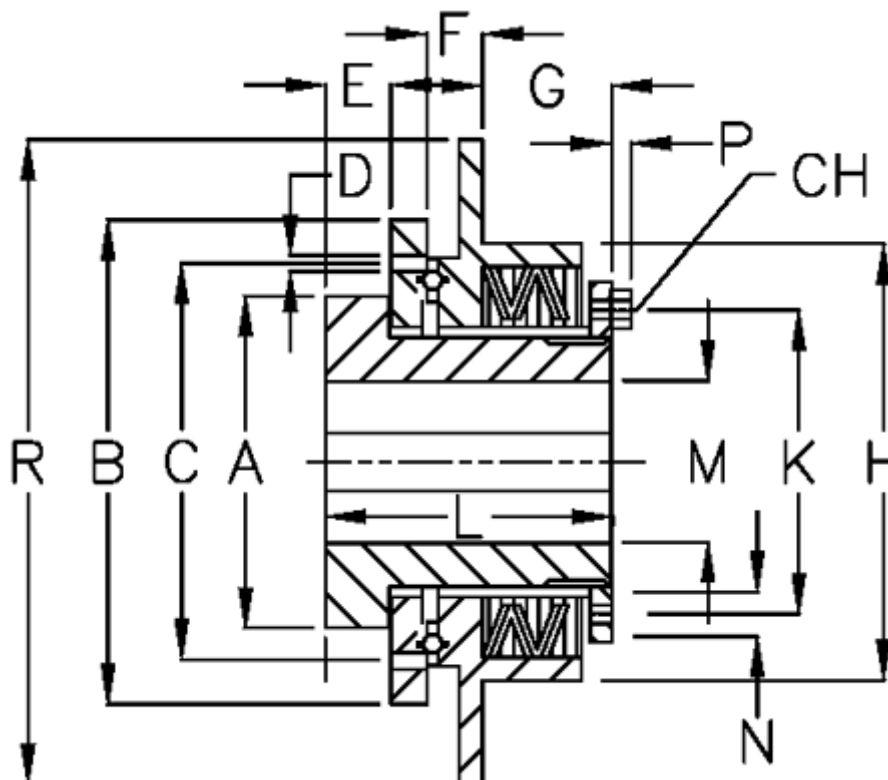

# Data Sheet

Article number: 46952511

Description: Safeguard mini E 25 S

## Measures

A	= 46	F	= 7.0	P	= 4.0
B	= 70	G	= 23.0	R	= 100
C	= 59	H	= 74		
CH	= 8	K	= 54		
D	= 6xM5	L	= 57		
Disc spring mounting	= 5x1S	M max	= 25		
Disc spring version	= S - light	M min	= 10		
E	= 17.0	N	= $\varnothing 4$		